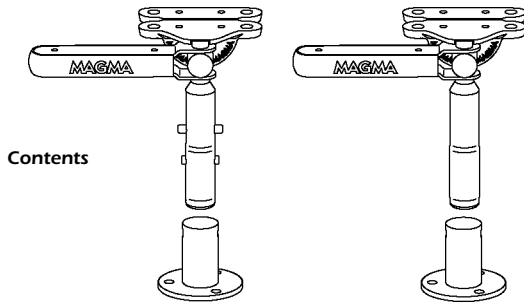

Fits any Magma Tournament Series Tables

Heavy Duty

Contents

Two attractive mirror polished 18-8 stainless steel surface mounted deck sockets and posts combined with our patented 18-8 stainless steel and hard anodized aluminum "Levelock" adjustable mount. Allows for quick adjustment for optimum drainage of your cleaning station. Features a push button/pin lock for instant installation or storage without tools. Includes water drainage hole.

NOTE: Instructions and fasteners for mounting to Tournament Series Tables are included with the tables.