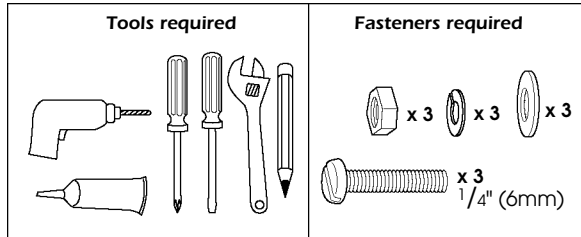

Fits any Magma Tournament Series Tables

Heavy Duty

Contents

Two attractive mirror polished 18-8 stainless steel surface mounted deck sockets and posts combined with our patented 18-8 stainless steel and hard anodized aluminum "Levelock" adjustable mount. Allows for quick adjustment for optimum drainage of your cleaning station. Features a push button/pin lock for instant installation or storage without tools. Includes water drainage hole.

NOTE: Instructions and fasteners for mounting to Tournament Series Tables are included with the tables.