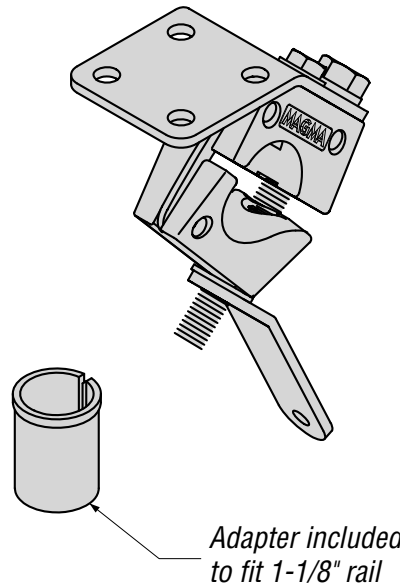

T10-390 "Single" Horizontal Round Rail Mount

Fits Large Rails 1-1/2"
(38 mm)

Mount Weight 0.80 lb.
(0.36 kg)

MAGMA PRODUCTS, INC.

3940 PIXIE AVE. • LAKEWOOD, CA 90712
TEL (562) 627-0500 • FAX (562) 627-0550
www.MagmaProducts.com
email: Mail@MagmaProducts.com

Adapter included
to fit 1-1/8" rail

Thru holes for
1/4" diameter
(6 mm)
Fasteners x4