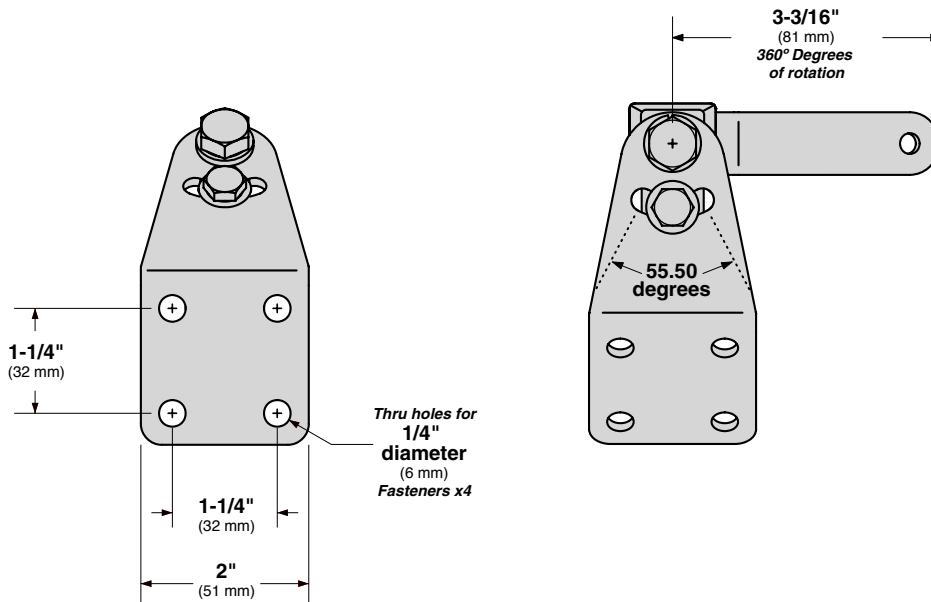

T10-390 "Single" Horizontal Round Rail Mount

Fits Large Rails 1-1/2"
(38 mm)

Mount Weight 0.80 lb.
(0.36 kg)

MAGMA PRODUCTS, INC.

3940 PIXIE AVE. • LAKEWOOD, CA 90712
TEL (562) 627-0500 • FAX (562) 627-0550
www.MagmaProducts.com
email: Mail@MagmaProducts.com

Adapter included
to fit 1-1/8" rail

Thru holes for
1/4" diameter
(6 mm)
Fasteners x4