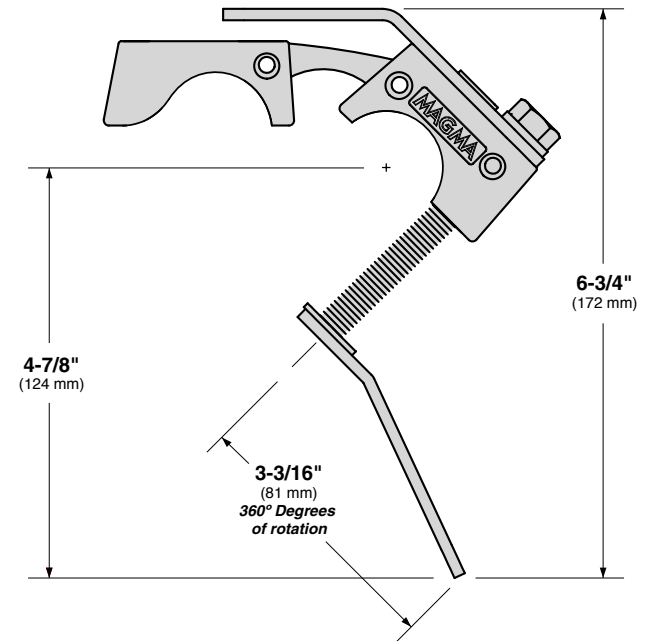

T10-390 "Single" Horizontal Round Rail Mount

Fits Large Rails 1-1/2"
(38 mm)

Mount Weight 0.80 lb.
(0.36 kg)

MAGMA PRODUCTS, INC.

3940 PIXIE AVE. • LAKEWOOD, CA 90712
TEL (562) 627-0500 • FAX (562) 627-0550
www.MagmaProducts.com
email: Mail@MagmaProducts.com

Adapter included
to fit 1-1/8" rail

Thru holes for
1/4" diameter
(6 mm)
Fasteners x4