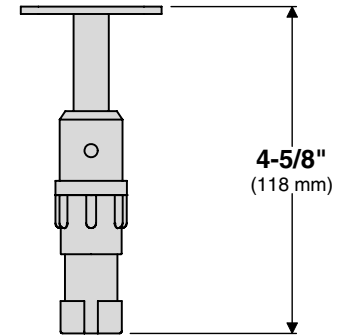

T10-365 Socket Type Rod Holder Mount

Fits Scotty®/Striker Grip Rod Holder Sockets
Scotty 241 Side Mount (Shown)

Mount Weight 0.84 lb.
(0.38 kg)

MAGMA PRODUCTS, INC.
3940 PIXIE AVE. • LAKEWOOD, CA 90712
TEL (562) 627-0500 • FAX (562) 627-0550
www.MagmaProducts.com
email: Mail@MagmaProducts.com

MOUNTING SOCKET
NOT INCLUDED

Top View