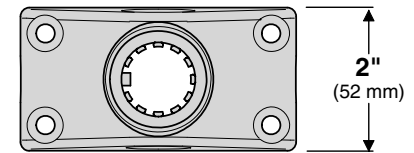

T10-365 Socket Type Rod Holder Mount

Fits Scotty®/Striker Grip Rod Holder Sockets
Scotty 241 Side Mount (Shown)

Mount Weight 0.84 lb.
(0.38 kg)

MAGMA PRODUCTS, INC.
3940 PIXIE AVE. • LAKEWOOD, CA 90712
TEL (562) 627-0500 • FAX (562) 627-0550
www.MagmaProducts.com
email: Mail@MagmaProducts.com

MOUNTING SOCKET
NOT INCLUDED

Top View