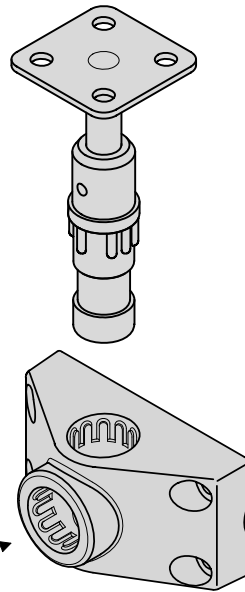

T10-365 Socket Type Rod Holder Mount

Fits Scotty®/Striker Grip Rod Holder Sockets
Scotty 241 Side Mount (Shown)

Mount Weight 0.84 lb.
(0.38 kg)

MAGMA PRODUCTS, INC.
3940 PIXIE AVE. • LAKEWOOD, CA 90712
TEL (562) 627-0500 • FAX (562) 627-0550
www.MagmaProducts.com
email: Mail@MagmaProducts.com

MOUNTING SOCKET
NOT INCLUDED

Top View