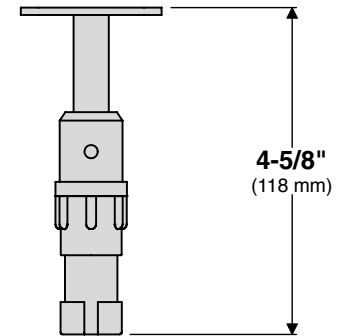

T10-365 Socket Type Rod Holder Mount

Fits Scotty®/Striker Grip Rod Holder Sockets
Scotty 241 Deck Mount (Shown)

Mount Weight 0.84 lb.
(0.38 kg)

MAGMA PRODUCTS, INC.
3940 PIXIE AVE. • LAKEWOOD, CA 90712
TEL (562) 627-0500 • FAX (562) 627-0550
www.MagmaProducts.com
email: Mail@MagmaProducts.com

MOUNTING SOCKET
NOT INCLUDED