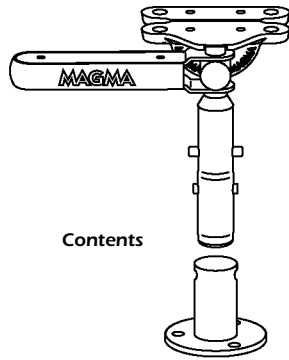

**Fits any Magma Rectangular Grill,  
Single Mount "SM" & Tournament Series Tables**

**Standard Duty**

Contents

| Tools required | Fasteners required |
|----------------|--------------------|
|                |                    |

Mirror polished 18-8 stainless steel surface mounted deck socket & post with our patented 18-8 stainless steel & hard anodized aluminum "Levelock" adjustable mount. A push button/pin lock for instant installation or storage. Includes water drainage hole.