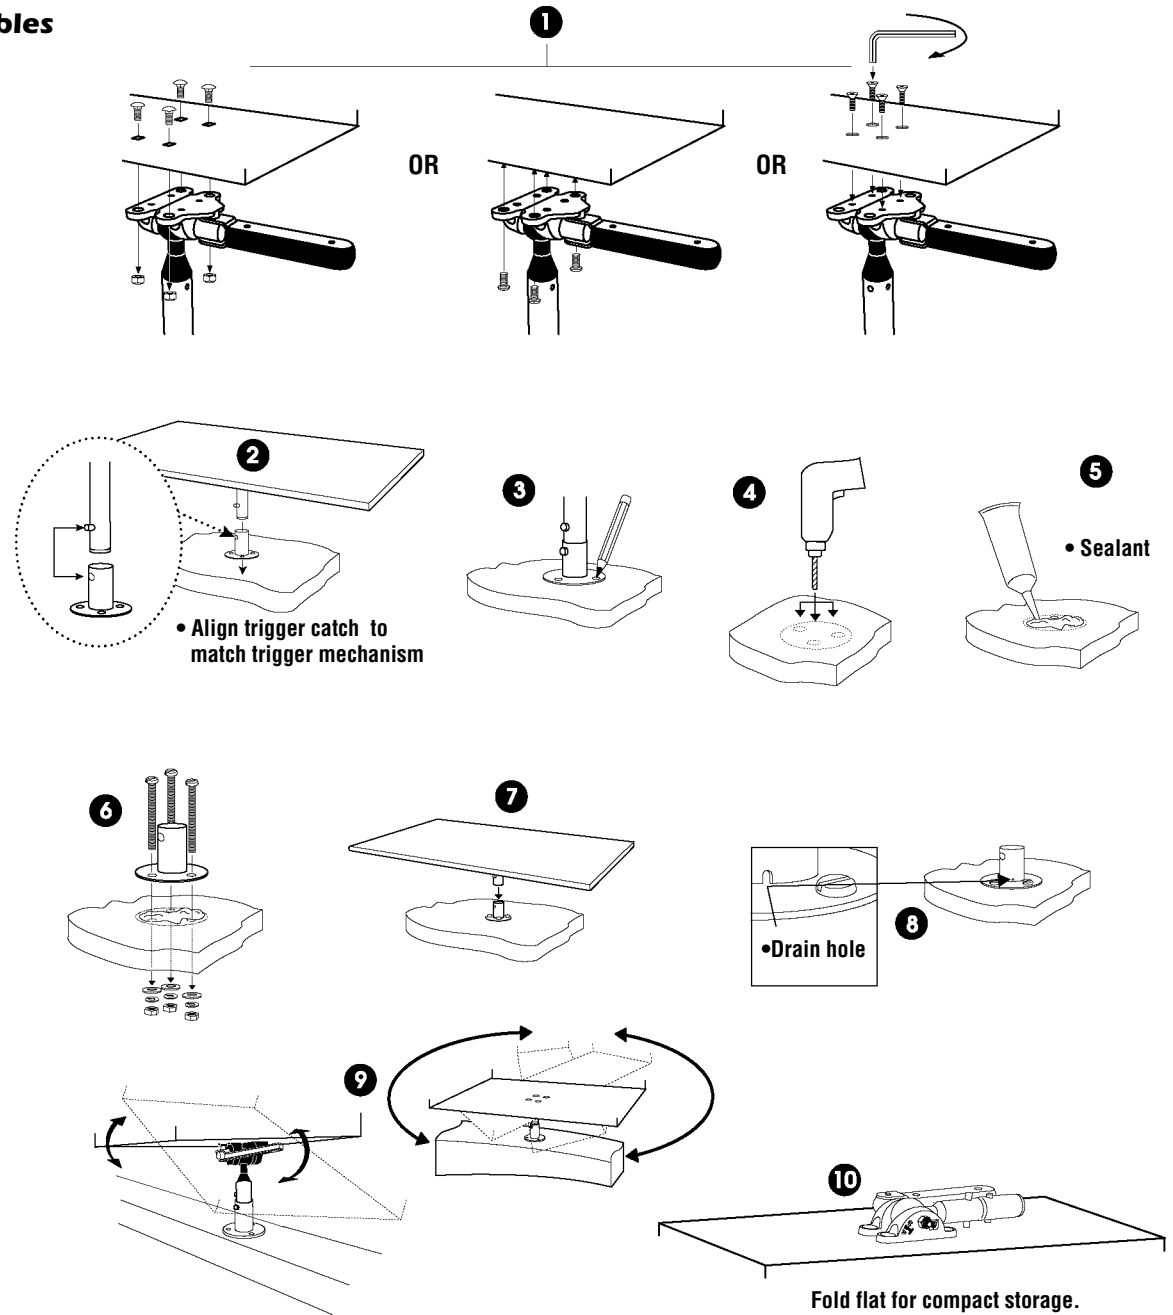

**Fits any Magma Rectangular Grill,  
Single Mount "SM" & Tournament Series Tables**

**Standard Duty**

Contents

| Tools required | Fasteners required |
|----------------|--------------------|
|                |                    |

Mirror polished 18-8 stainless steel surface mounted deck socket & post with our patented 18-8 stainless steel & hard anodized aluminum "Levelock" adjustable mount. A push button/pin lock for instant installation or storage. Includes water drainage hole.

**NOTE:** Instructions and fasteners for mounting to Gourmet Series Grills, Connoisseur Series Grills, Bait/Filet Tables and Tournament Series Tables are included with the grills and tables.

6090