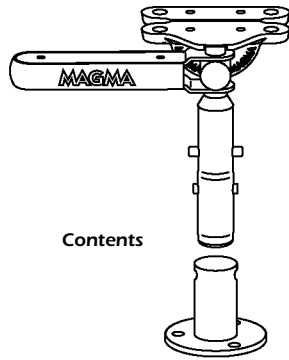

Fits any Magma Rectangular Grill,  
Single Mount "SM" & Tournament Series Tables

Standard Duty

Contents

Tools required	Fasteners required

Mirror polished 18-8 stainless steel surface mounted deck socket & post with our patented 18-8 stainless steel & hard anodized aluminum "Levelock" adjustable mount. A push button/pin lock for instant installation or storage. Includes water drainage hole.

**NOTE:** Instructions and fasteners for mounting to Gourmet Series Grills, Connoisseur Series Grills, Bait/Filet Tables and Tournament Series Tables are included with the grills and tables.