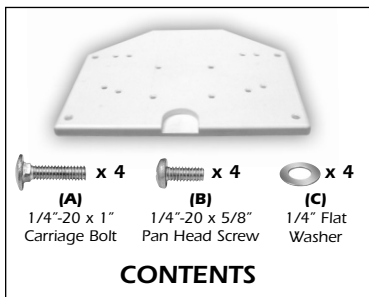

Magma T10-180 Universal Pedestal Adapter

Use your existing Springfield, Todd, Garelick, or many other popular brands of pedestals to mount any Magma rectangular grill to your swim step, pontoon boat, deck or dock, or at home to your patio, deck or balcony.

Who Needs This Adapter?

T10-180 Universal Pedestal adapter is not required when mounting Magma rectangular grills using T10-185 Magma Pedestal Mount. Everything necessary is included with the Pedestal Mount.

T10-180 Universal Pedestal Adapter is required only when using another stowable type pedestal in lieu of T10-185 Pedestal Mount. This adapter fits stowable Todd, Garelick, or Springfield pedestals.

Grill Mount Plate