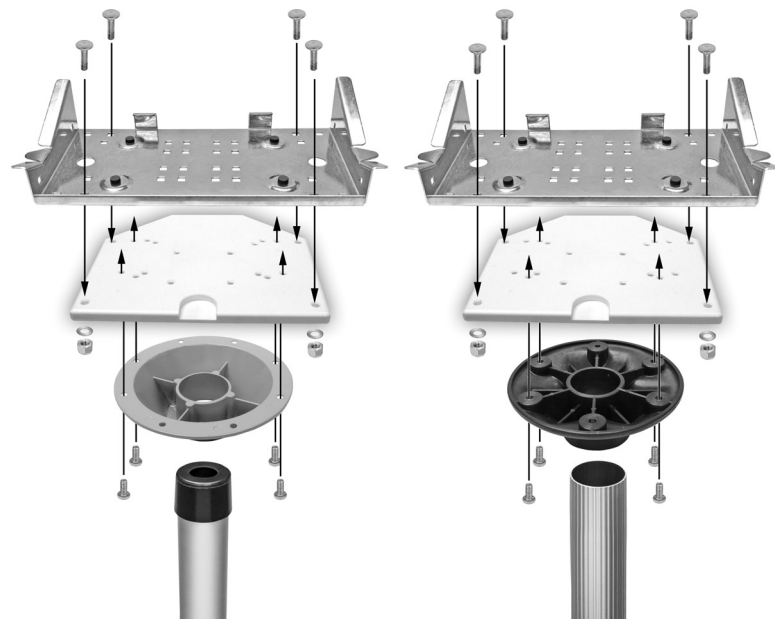

Magma T10-180 Universal Pedestal Adapter

Use your existing Springfield, Todd, Garelick, or many other popular brands of pedestals to mount any Magma rectangular grill to your swim step, pontoon boat, deck or dock, or at home to your patio, deck or balcony.

Who Needs This Adapter?

T10-180 Universal Pedestal adapter is not required when mounting Magma rectangular grills using T10-185 Magma Pedestal Mount. Everything necessary is included with the Pedestal Mount.

T10-180 Universal Pedestal Adapter is required only when using another stowable type pedestal in lieu of T10-185 Pedestal Mount. This adapter fits stowable Todd, Garelick, or Springfield pedestals.

Grill Mount Plate