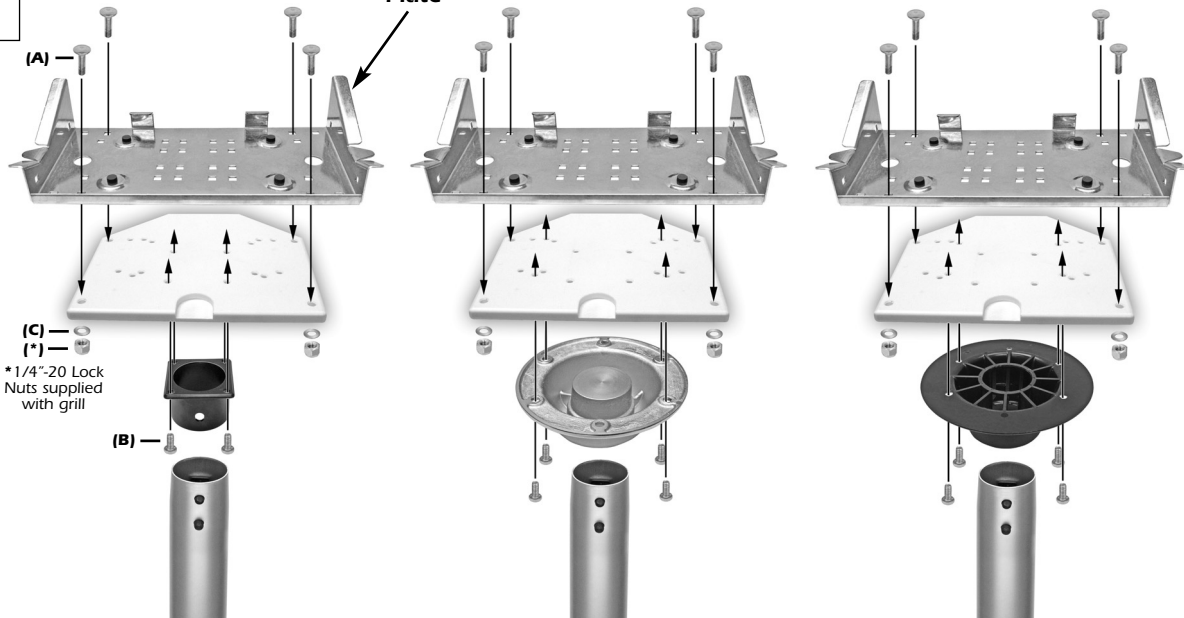

SPRINGFIELD

SPRINGFIELD

SPRINGFIELD

Made in the
USA

MAGMA®

MAGMA PRODUCTS, INC. ■ 3940 Pixie Avenue ■ Lakewood, CA 90712 ■ U.S.A.
Phone: (562) 627-0500 ■ Fax: (562) 627-0550 ■ www.MagmaProducts.com
e-mail: mail@MagmaProducts.com