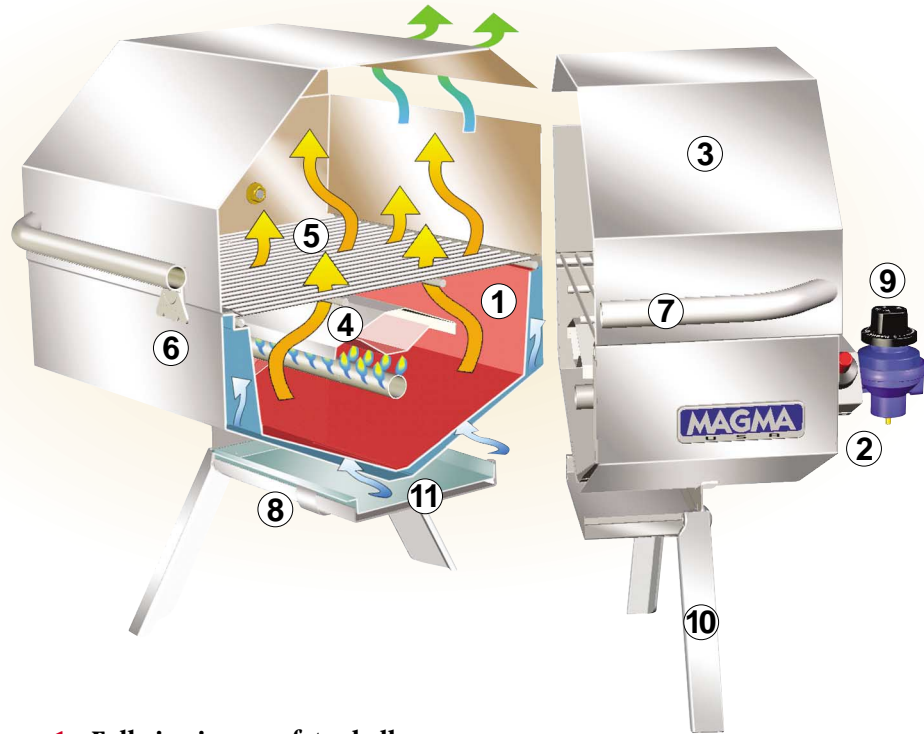

The Magma Advantage

“Newport” Gas Grill **A10-918L**

- 1 Full size inner safety shell.**
Funnels grease into front-access grease tray reducing flare-up and heat discoloration.
- 2 Reliable piezo crystal ignition.**
For instant start up.
- 3 100% 18-9 mirror polished stainless steel.**
For lasting beauty and superior corrosion resistance.
- 4 Convenient snap-out dual radiant plate.**
Allows quick, easy clean-up and perfect even heat distribution.
- 5 9" x 18" cooking grill.**
With tightly spaced grid struts, perfect for grilling food of all sizes.
- 6 Oversized, perfectly balanced, lockable lid.**
Won't slam shut and secures all inner components for transport.
- 7 Full-length handle.**
Gives access from either side and makes mounting and transport easy.
- 8 Front access, lock-in-place grease tray.**
- 9 Swiveling valve regulator.**
Allows quick gas bottle exchange.
- 10 Super strong fold-away legs.**
Perfect for tailgate parties, picnics, camping or at home.
- 11 Magma offers the largest selection of mounting options and accessories.**
To customize your grill to your boat.