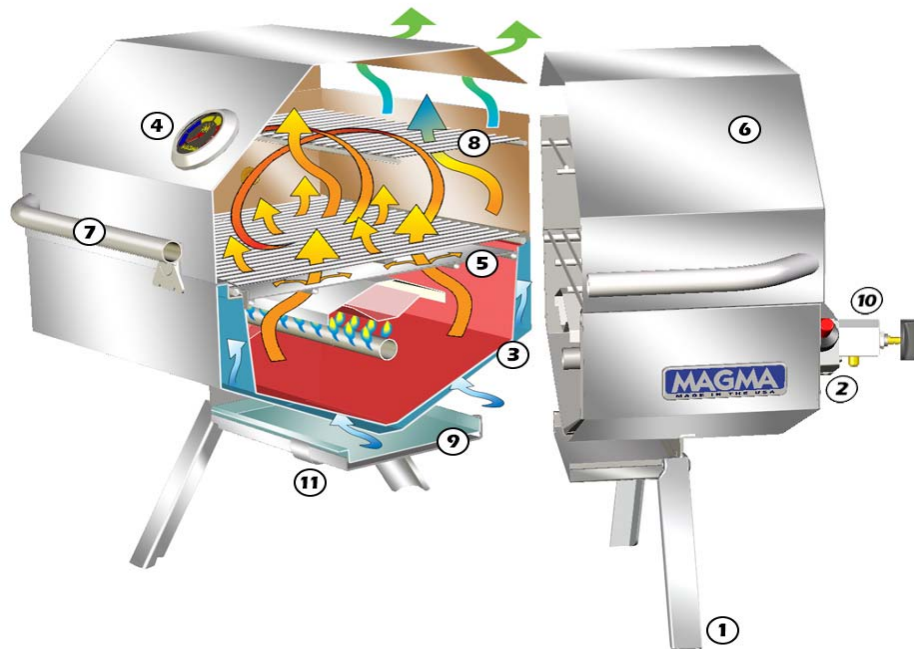

## Infrared, Gourmet Gas Grill **A10-1218LSNZ-3**

- 1. Fold-Away legs**  
*Perfect for picnics, tailgating, camping, the beach or the park.*
- 2. Reliable piezo ignition**
- 3. Full double lined lower safety shell**  
*Funnels grease into front access grease tray reducing flare-up and heat discoloration.*
- 4. Stainless hermetically sealed thermometer**
- 5. Snap-out, dual element infrared radiant plate**  
*Allows quick, easy clean-up and perfect even heat distribution.*
- 6. Oversized, Perfectly balanced, lockable lid.**  
*Won't slam shut and secures all inner components for transport.*
- 7. Full length handle**  
*Gives access from either side and makes mounting and transport easy.*
- 8. Large upper grill.**  
*For slow grilling or warming food such as vegetables or bread.*
- 9. Front access, lock-in-place grease tray**
- 10. Swiveling control valve/ regulator**  
*Allows quick and safe gas bottle exchange.*
- 11. Magma offers the largest selection of mounting options and accessories.**  
*To customize your grill to your Boat, R.V., Backyard, or anywhere.*