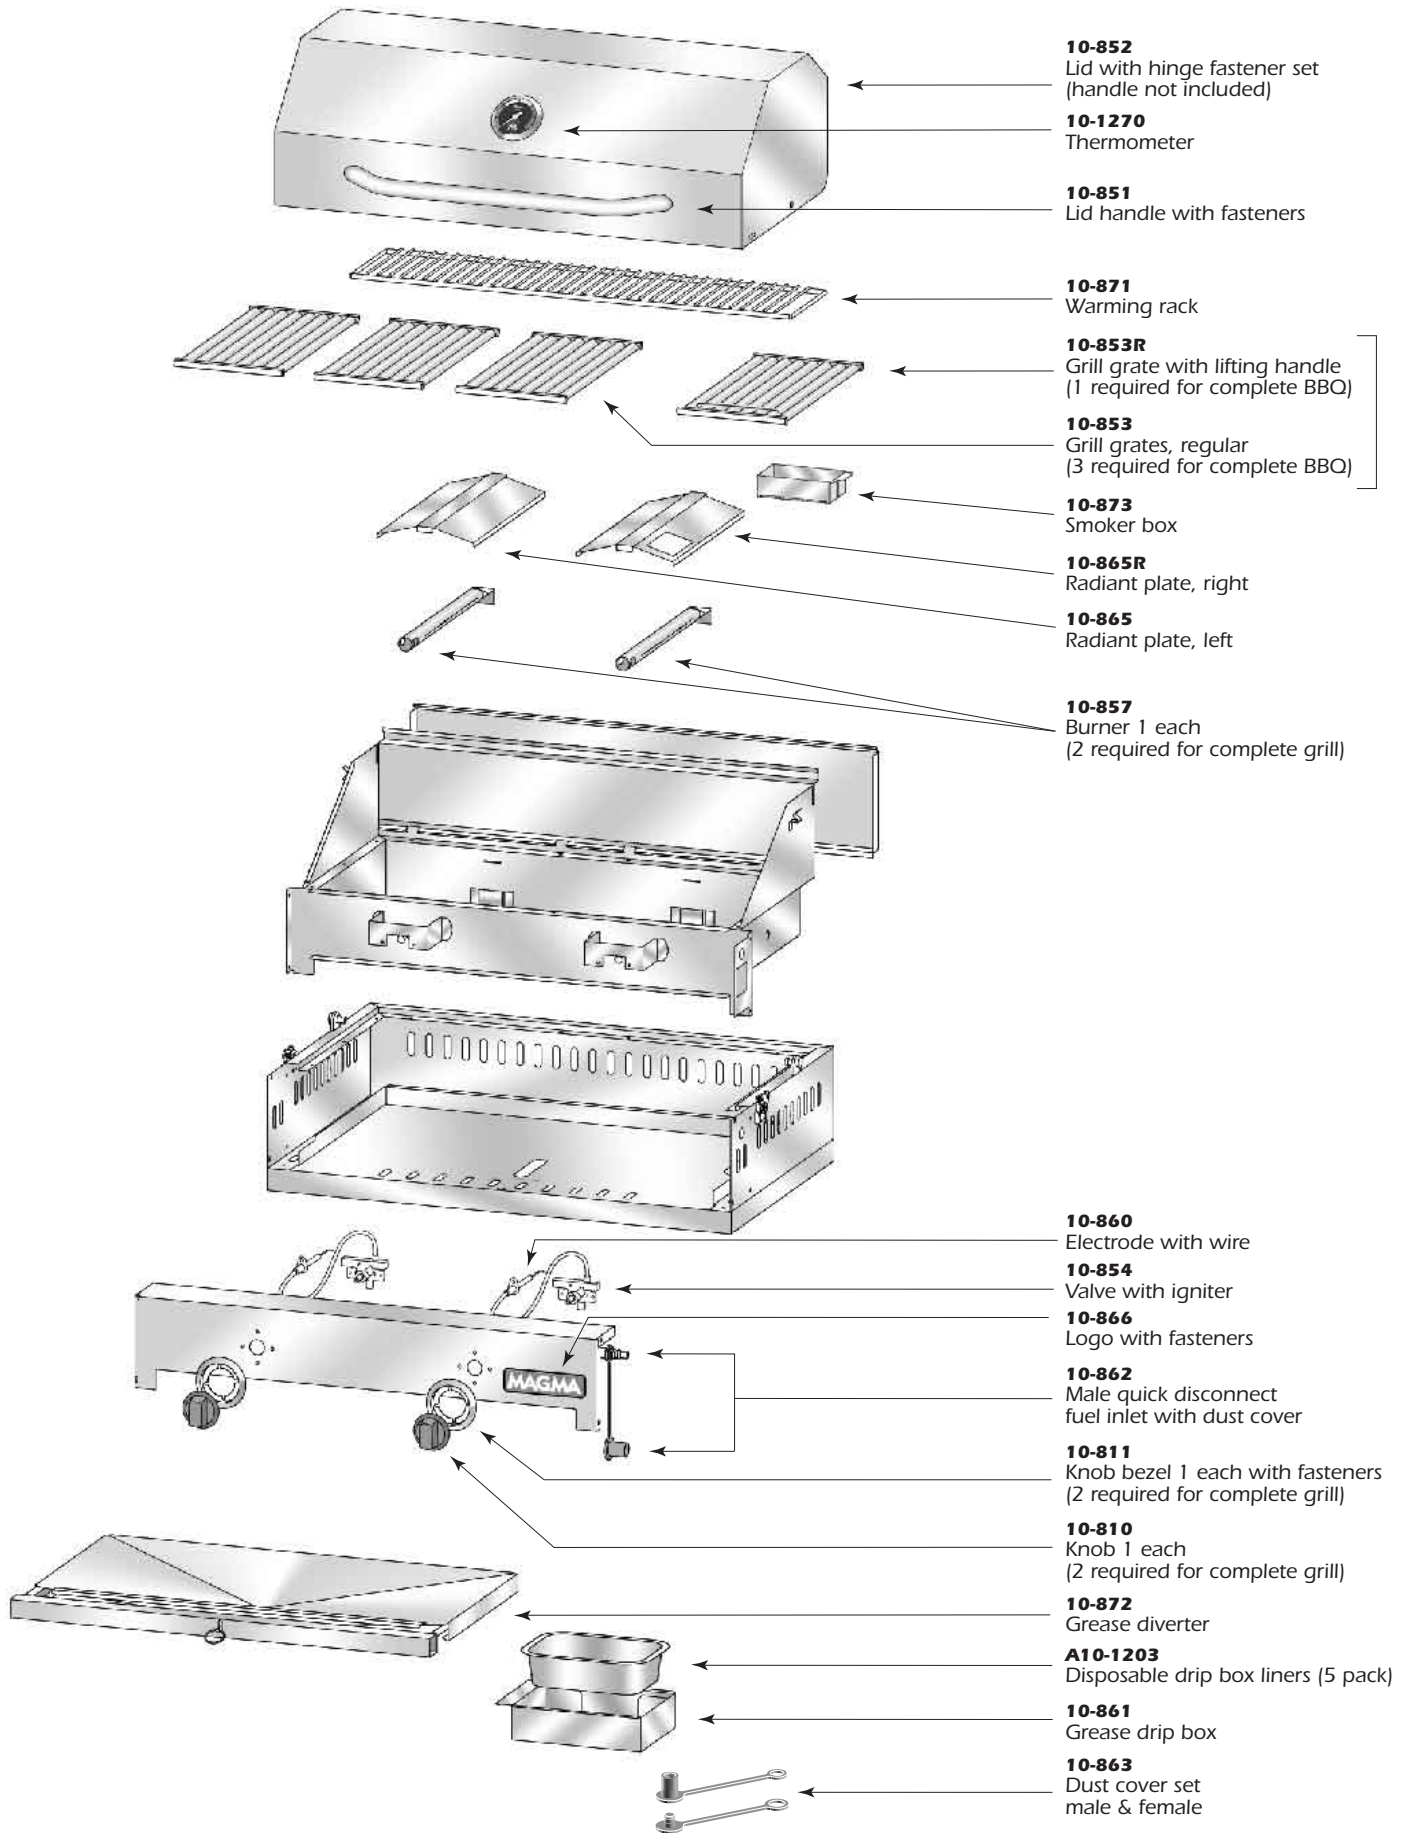

# "Avalon" Model A10-1224 Replacement Parts

**10-852**  
Lid with hinge fastener set  
(handle not included)

**10-1270**  
Thermometer

**10-851**  
Lid handle with fasteners

**10-871**  
Warming rack

**10-853R**  
Grill grate with lifting handle  
(1 required for complete BBQ)

**10-853**  
Grill grates, regular  
(3 required for complete BBQ)

**10-873**  
Smoker box

**10-865R**  
Radiant plate, right

**10-865**  
Radiant plate, left

**10-857**  
Burner 1 each  
(2 required for complete grill)

**10-860**  
Electrode with wire

**10-854**  
Valve with igniter

**10-866**  
Logo with fasteners

**10-862**  
Male quick disconnect  
fuel inlet with dust cover

**10-811**  
Knob bezel 1 each with fasteners  
(2 required for complete grill)

**10-810**  
Knob 1 each  
(2 required for complete grill)

**10-872**  
Grease diverter

**A10-1203**  
Disposable drip box liners (5 pack)

**10-861**  
Grease drip box

**10-863**  
Dust cover set  
male & female