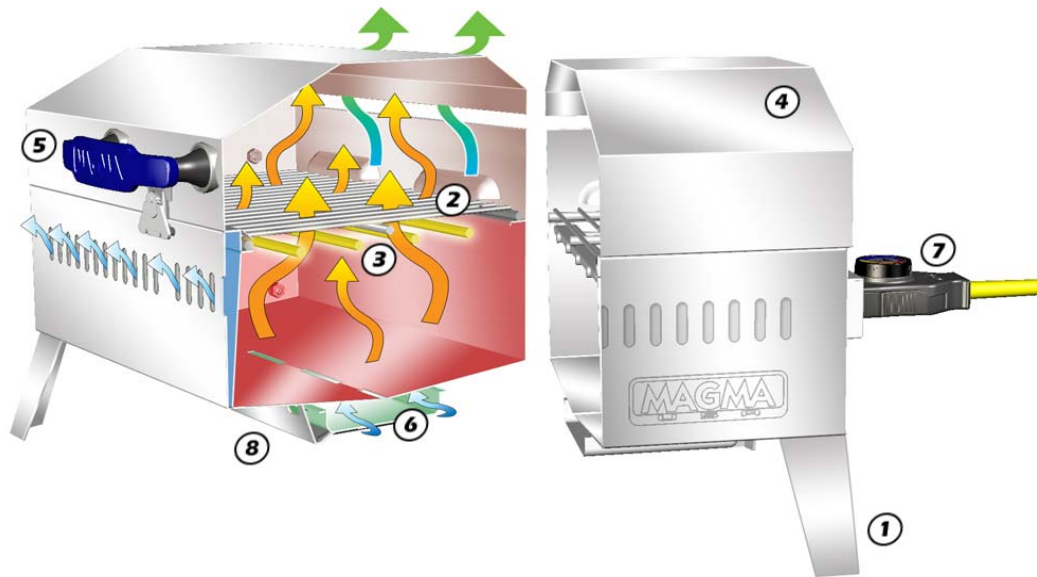

The Magma Advantage

“Cabo” Electric Grill A10-703E

1 Fold-Away Table Top Legs.

Perfect for picnics, tailgating, camping, the beach or the park.

2 Stainless Steel Grill Grates.

Sectional grates fit nicely in sinks or dishwashers.

3 Electrical Element.

Perfect for even heat distribution & allows for quick, easy clean-up.

4 Oversized, Perfectly balanced, lockable lid.

Won't slam shut & secures all inner components for transport..

5 “Stay Cool” handle with air cooled supports

6 Side access, lock-in-place grease tray.

7 Marineized locking variable electrical control assembly with internal thermometer.

Electrical requirement input: 120 Volts / 1,500 Watts

8 Magma offers the largest selection of mounting options & accessories.