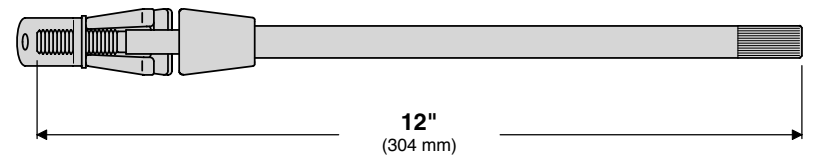

A10-090 Round Rail Mount

Fits Large Rails 1-1/2"
(38 mm)

Mount Weight 1.04 lb.
(0.47 kg)

MAGMA PRODUCTS, INC.
3940 PIXIE AVE. • LAKEWOOD, CA 90712
TEL (562) 627-0500 • FAX (562) 627-0550
www.MagmaProducts.com
email: Mail@MagmaProducts.com