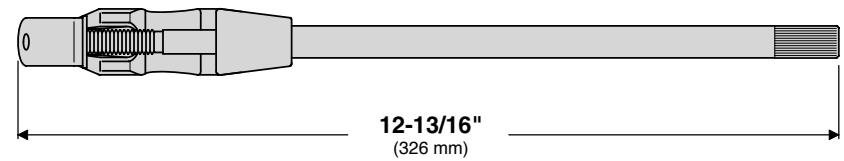

A10-090 Round Rail Mount

Fits Large Rails 1-1/2"
(38 mm)

Mount Weight 1.04 lb.
(0.47 kg)

MAGMA PRODUCTS, INC.
3940 PIXIE AVE. • LAKEWOOD, CA 90712
TEL (562) 627-0500 • FAX (562) 627-0550
www.MagmaProducts.com
email: Mail@MagmaProducts.com