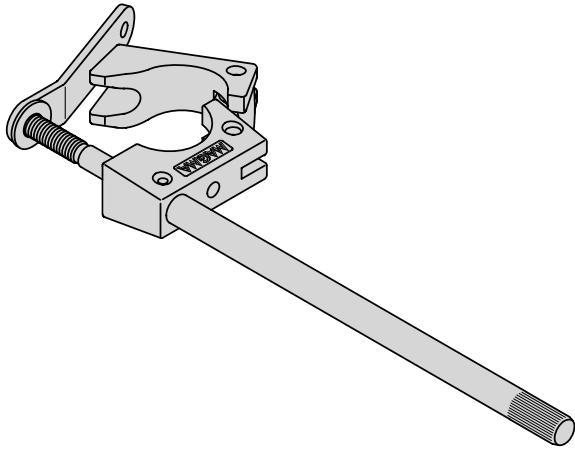

A10-090 Round Rail Mount

Fits Large Rails 1-1/2"
(38 mm)

Mount Weight 1.04 lb.
(0.47 kg)

MAGMA PRODUCTS, INC.
3940 PIXIE AVE. • LAKEWOOD, CA 90712
TEL (562) 627-0500 • FAX (562) 627-0550
www.MagmaProducts.com
email: Mail@MagmaProducts.com