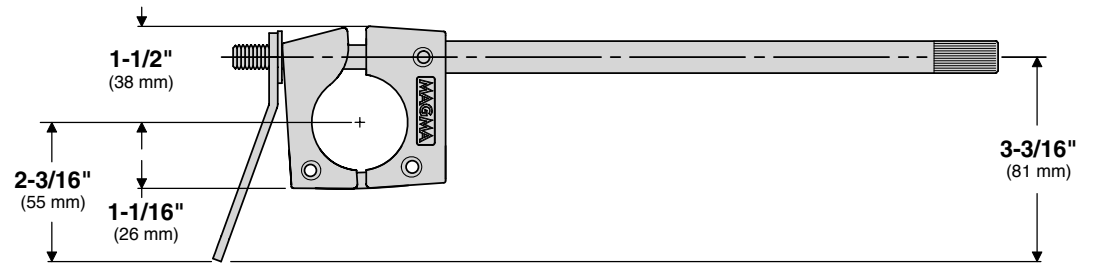

A10-090 Round Rail Mount

Fits Large Rails 1-1/2"
(38 mm)

Mount Weight 1.04 lb.
(0.47 kg)

MAGMA PRODUCTS, INC.
3940 PIXIE AVE. • LAKEWOOD, CA 90712
TEL (562) 627-0500 • FAX (562) 627-0550
www.MagmaProducts.com
email: Mail@MagmaProducts.com