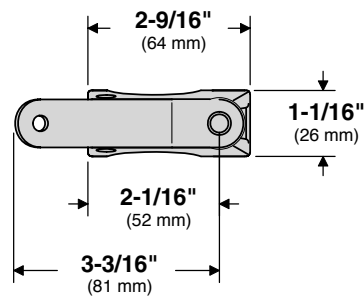

A10-090 Round Rail Mount

Fits Large Rails 1-1/2"
(38 mm)

Mount Weight 1.04 lb.
(0.47 kg)

MAGMA PRODUCTS, INC.
3940 PIXIE AVE. • LAKEWOOD, CA 90712
TEL (562) 627-0500 • FAX (562) 627-0550
www.MagmaProducts.com
email: Mail@MagmaProducts.com