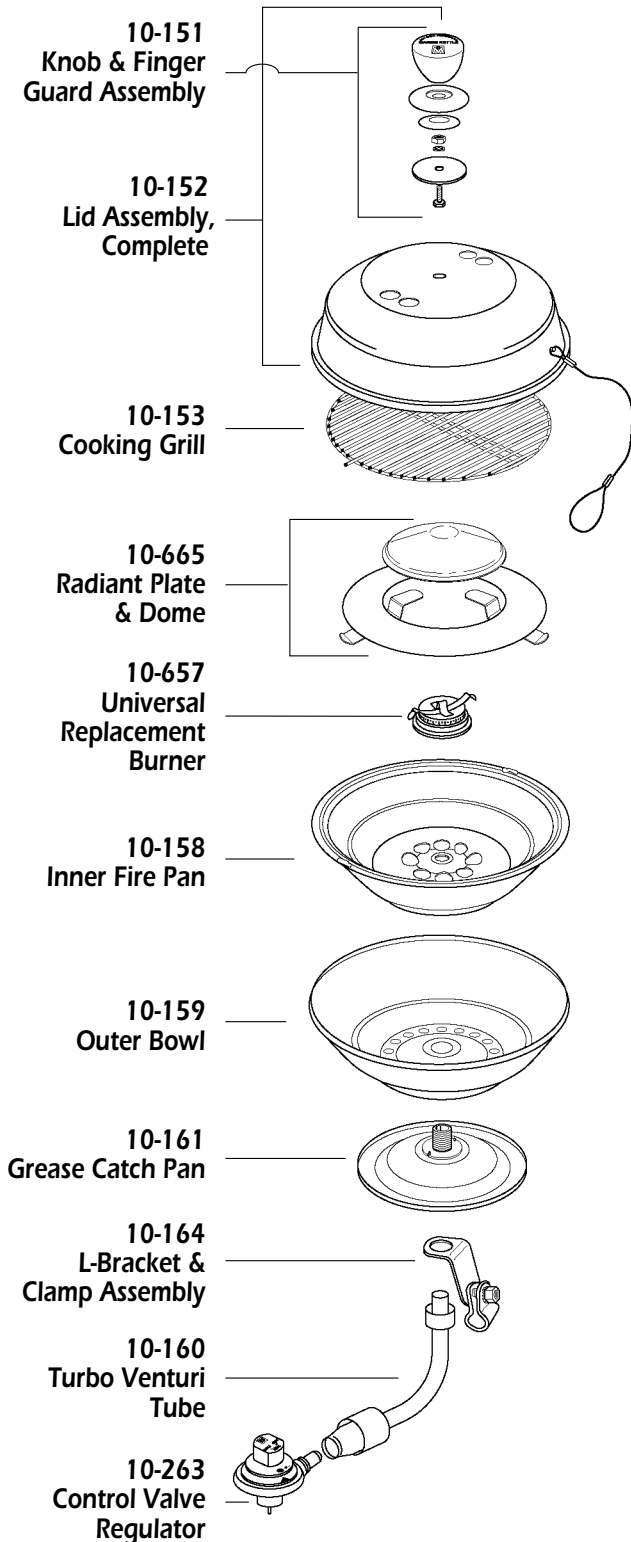

Marine Kettle Replacement Parts

COMBINATION GAS STOVE & GAS BBQ's

A10-007 ORIGINAL SIZE

A10-017 PARTY SIZE