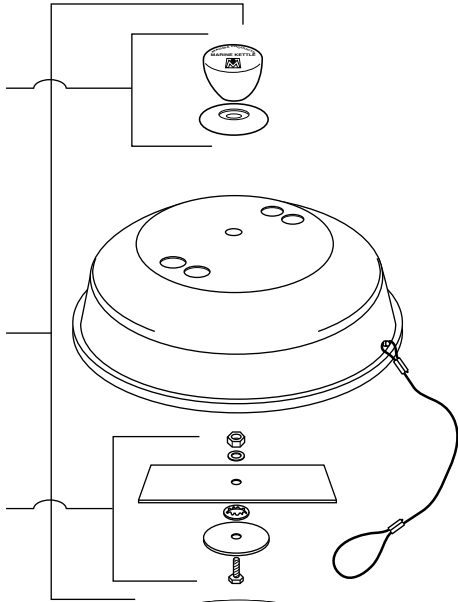

Marine Kettle Replacement Parts

CHARCOAL BBQ

A10-004 ORIGINAL SIZE

10-010
Knob & Finger
Guard Assembly

10-100
Lid Assembly
Complete

10-030
Draft Door
Assembly

10-040
Cooking Grill

10-050
8" Lower
Charcoal Grill

10-060
Bowl Assembly

10-070
L-Bracket
& Clamp
Assembly

A10-014 PARTY SIZE

10-010
Knob & Finger
Guard Assembly

10-400
Lid Assembly
Complete

10-431
Draft Door
Assembly

10-441
Cooking Grill

10-442
10" Lower
Charcoal Grill

10-461
Bowl Assembly

10-070
L-Bracket
& Clamp
Assembly