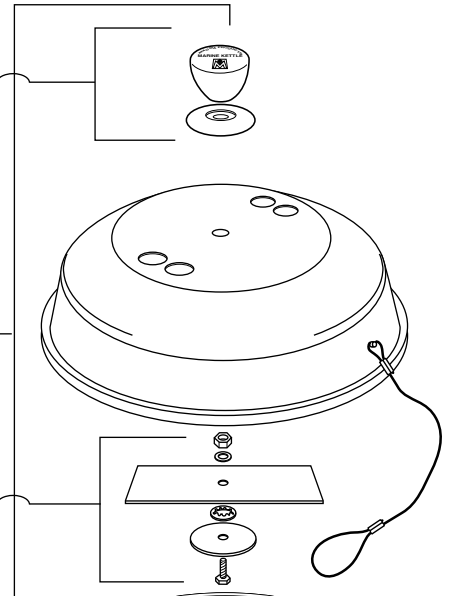

Marine Kettle Replacement Parts

CHARCOAL BBQ

A10-004 ORIGINAL SIZE

10-010
Knob & Finger
Guard Assembly

10-100
Lid Assembly
Complete

10-030
Draft Door
Assembly

10-040
Cooking Grill

10-050
8" Lower
Charcoal Grill

10-060
Bowl Assembly

10-070
L-Bracket
& Clamp
Assembly

A10-014 PARTY SIZE

10-010
Knob & Finger
Guard Assembly

10-400
Lid Assembly
Complete

10-431
Draft Door
Assembly

10-441
Cooking Grill

10-442
10" Lower
Charcoal Grill

10-461
Bowl Assembly

10-070
L-Bracket
& Clamp
Assembly